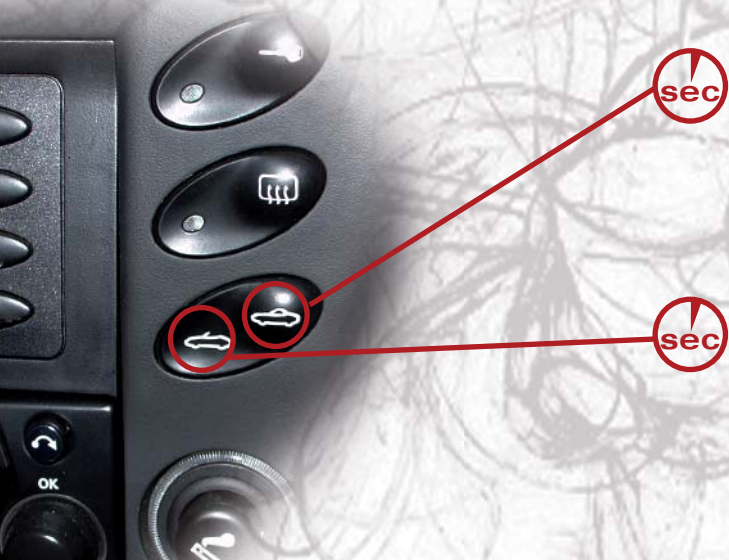

for Porsche 911 Convertible (996)

With the SmartTOP module there are no waiting periods or annoying stops to open/close your convertible top. Operate the top with just a short tap instead of holding the switch down.

A Short Tap:
Your top and windows close
No more need to hold the button down.

A Short Tap:
Your top and windows open
No more need to hold the button down.

Open/Close the top while driving

Never have to stop again for your top:
Open/Close your top while driving.

One-Touch power convertible top

„One-Touch“ convertible top operation
allows your top to open or close
automatically.

Reversible plug-in installation

Remove any time allowing sale or return of
a leased vehicle in it's original condition.

Part #:
Designed for:
Standby Power:

STAXPE2
Carrera 911 Convertible (996) up to Model Year 2004
<0,1mA